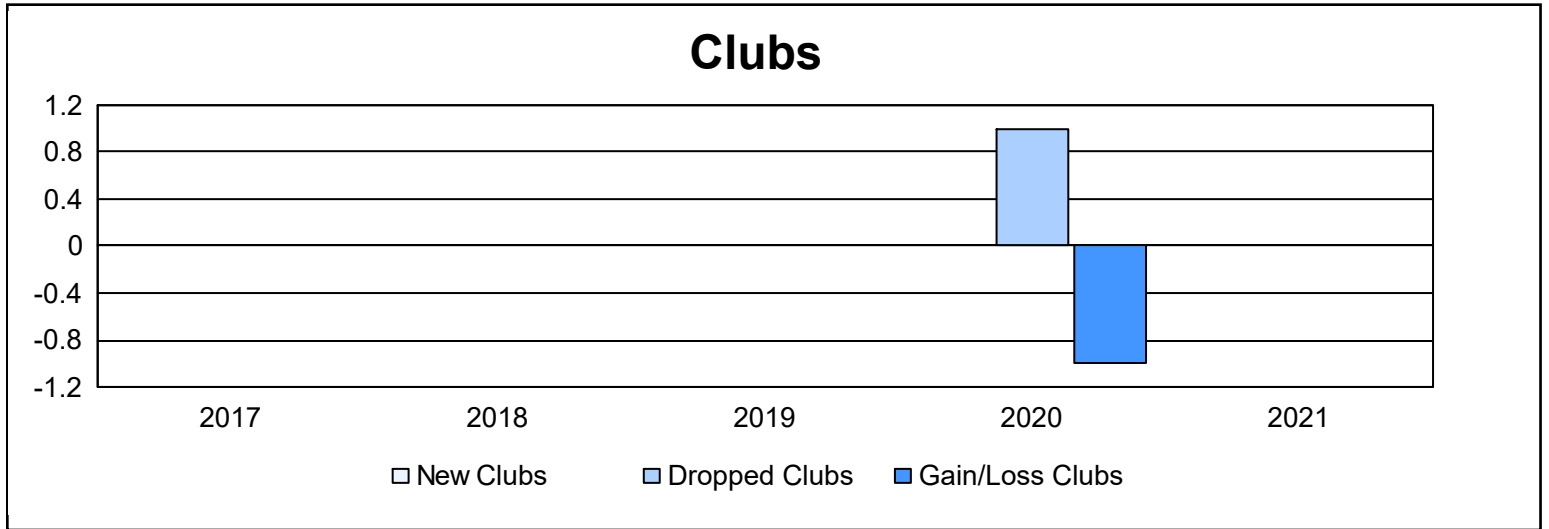

Year	New Clubs	Dropped Clubs	Gain/Loss Clubs	New Members	Charter Members	Reinstate Members	Transfer Members	Total Member Added	Total Members Dropped	Gain/Loss Members
2016-2017	0	0	0	114	0	3	3	120	175	-55
2017-2018	0	0	0	105	4	2	60	171	167	4
2018-2019	0	0	0	100	0	2	35	137	200	-63
2019-2020	0	1	-1	86	1	3	0	90	137	-47
2020-2021	0	0	0	55	0	2	3	60	189	-129
<b>Average</b>	<b>0</b>	<b>0</b>	<b>0</b>	<b>92</b>	<b>1</b>	<b>2</b>	<b>20</b>	<b>116</b>	<b>174</b>	<b>-58</b>

### Membership Composition June 2021 Cumulative