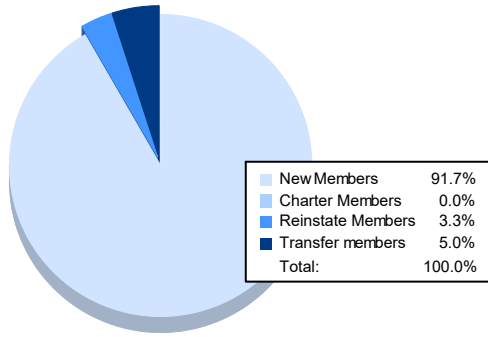

Year	New Clubs	Dropped Clubs	Gain/Loss Clubs	New Members	Charter Members	Reinstate Members	Transfer Members	Total Member Added	Total Members Dropped	Gain/Loss Members
2016-2017	0	0	0	114	0	3	3	120	175	-55
2017-2018	0	0	0	105	4	2	60	171	167	4
2018-2019	0	0	0	100	0	2	35	137	200	-63
2019-2020	0	1	-1	86	1	3	0	90	137	-47
2020-2021	0	0	0	55	0	2	3	60	189	-129
<b>Average</b>	<b>0</b>	<b>0</b>	<b>0</b>	<b>92</b>	<b>1</b>	<b>2</b>	<b>20</b>	<b>116</b>	<b>174</b>	<b>-58</b>

### Membership Composition June 2021 Cumulative