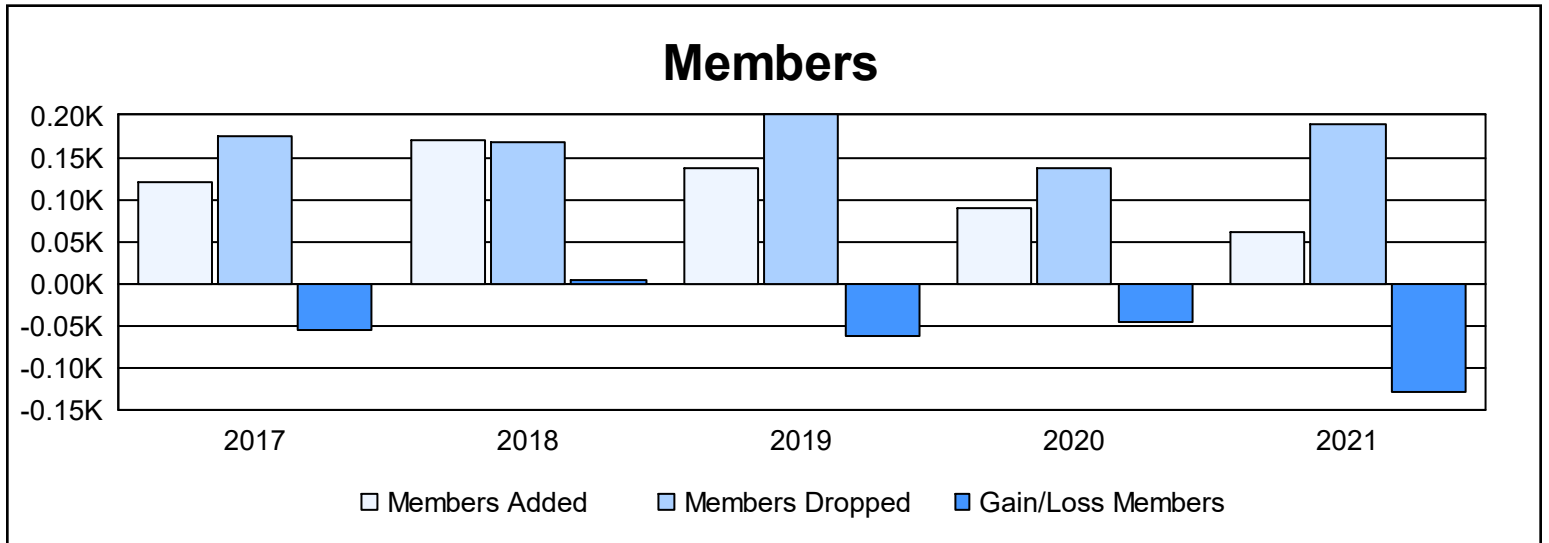

Year	New Clubs	Dropped Clubs	Gain/Loss Clubs	New Members	Charter Members	Reinstate Members	Transfer Members	Total Member Added	Total Members Dropped	Gain/Loss Members
2016-2017	0	0	0	114	0	3	3	120	175	-55
2017-2018	0	0	0	105	4	2	60	171	167	4
2018-2019	0	0	0	100	0	2	35	137	200	-63
2019-2020	0	1	-1	86	1	3	0	90	137	-47
2020-2021	0	0	0	55	0	2	3	60	189	-129
<b>Average</b>	<b>0</b>	<b>0</b>	<b>0</b>	<b>92</b>	<b>1</b>	<b>2</b>	<b>20</b>	<b>116</b>	<b>174</b>	<b>-58</b>

### Membership Composition June 2021 Cumulative